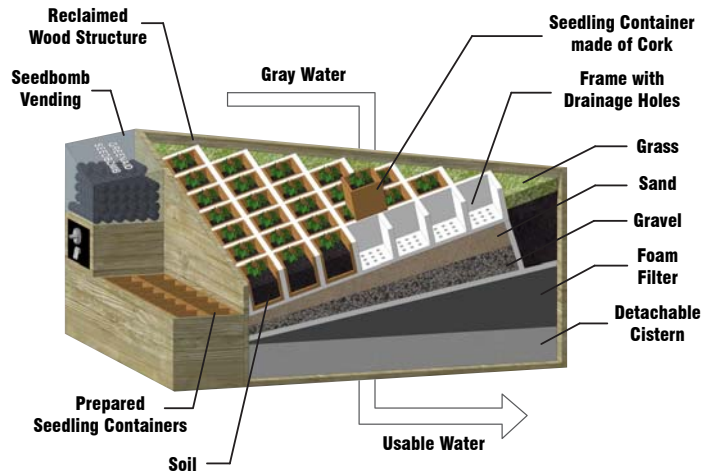

PlantForm is a modular “free market” live plant distribution system that also serves as street seating, bicycle parking, and a community gathering and gardening space. Designed to be employed around existing tree wells, PlantForm’s primary module supports seed vending machine and removable soil containers to grow seedlings. These containers rest in a plastic frame with drain holes atop layered soil elements and foam filter which filter gray water drainage. Filtered usable water is stored in the detachable cistern for future uses. Secondary modules include a street tree enclosure, public seating, and public bicycle racks. PlantForm’s intent is to create a collaborative hub that enlivens street-level interaction, offering community members and passersby a chance to interact with nature and with one another. Signage would encourage participants to “plant a seed, adopt a plant” – whenever someone takes a container, that person would be expected to plant new seeds in a prepared container to grow a plant for the next person. By offering the community to participate in a shared objective, PlantForm inspires communal responsibility and caretaking on a street level.