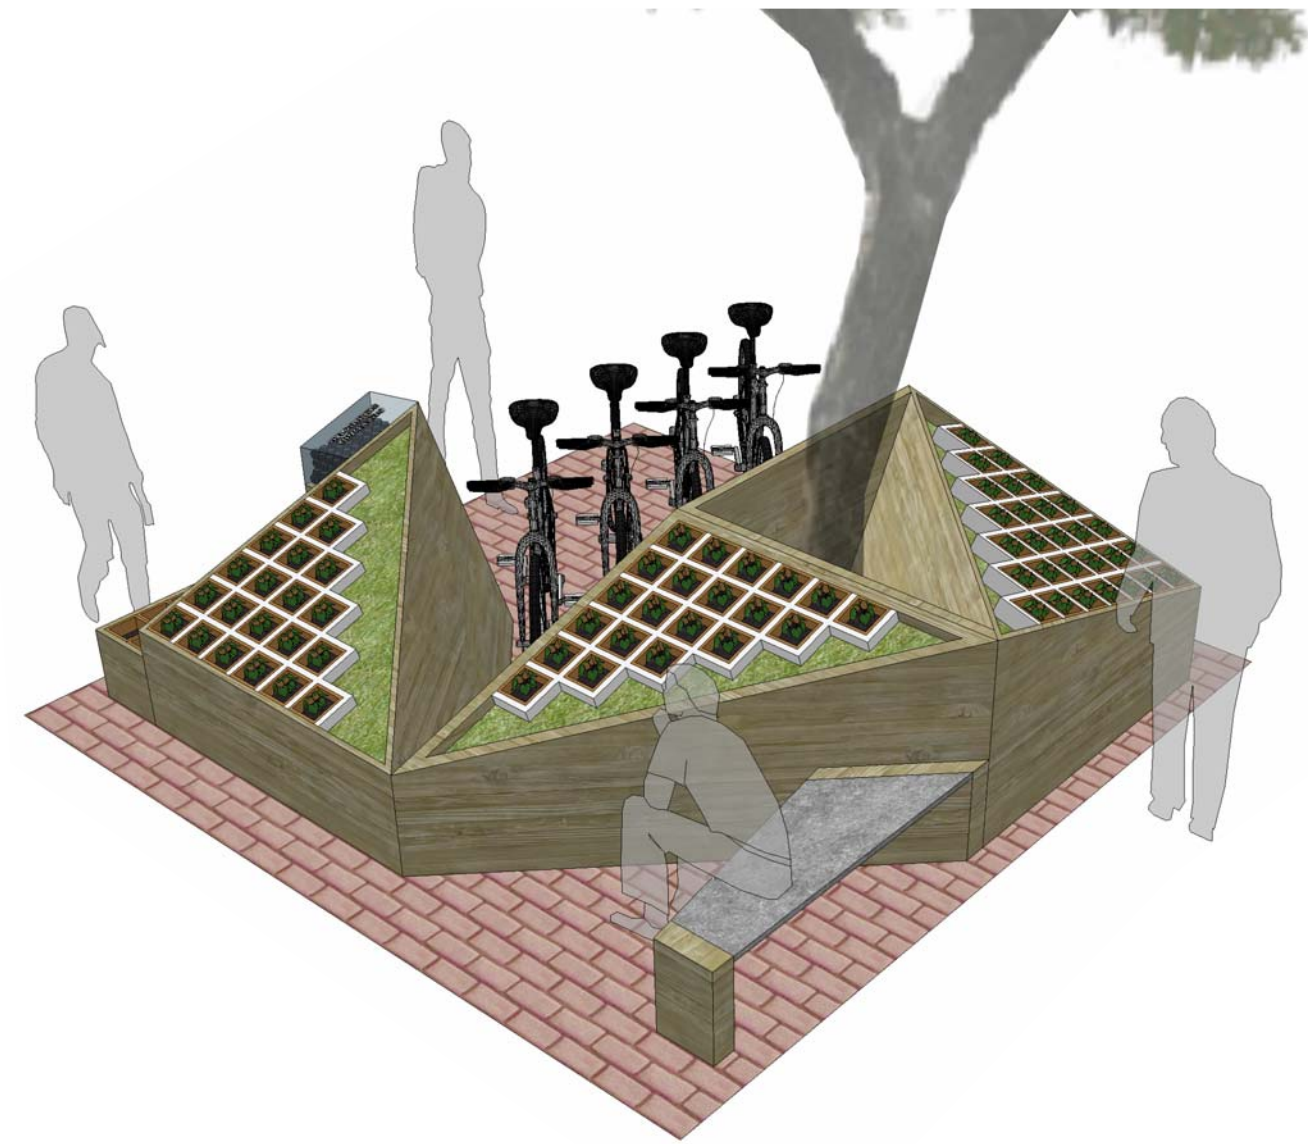

PRIMARY MATERIALS AND FUNCTIONS