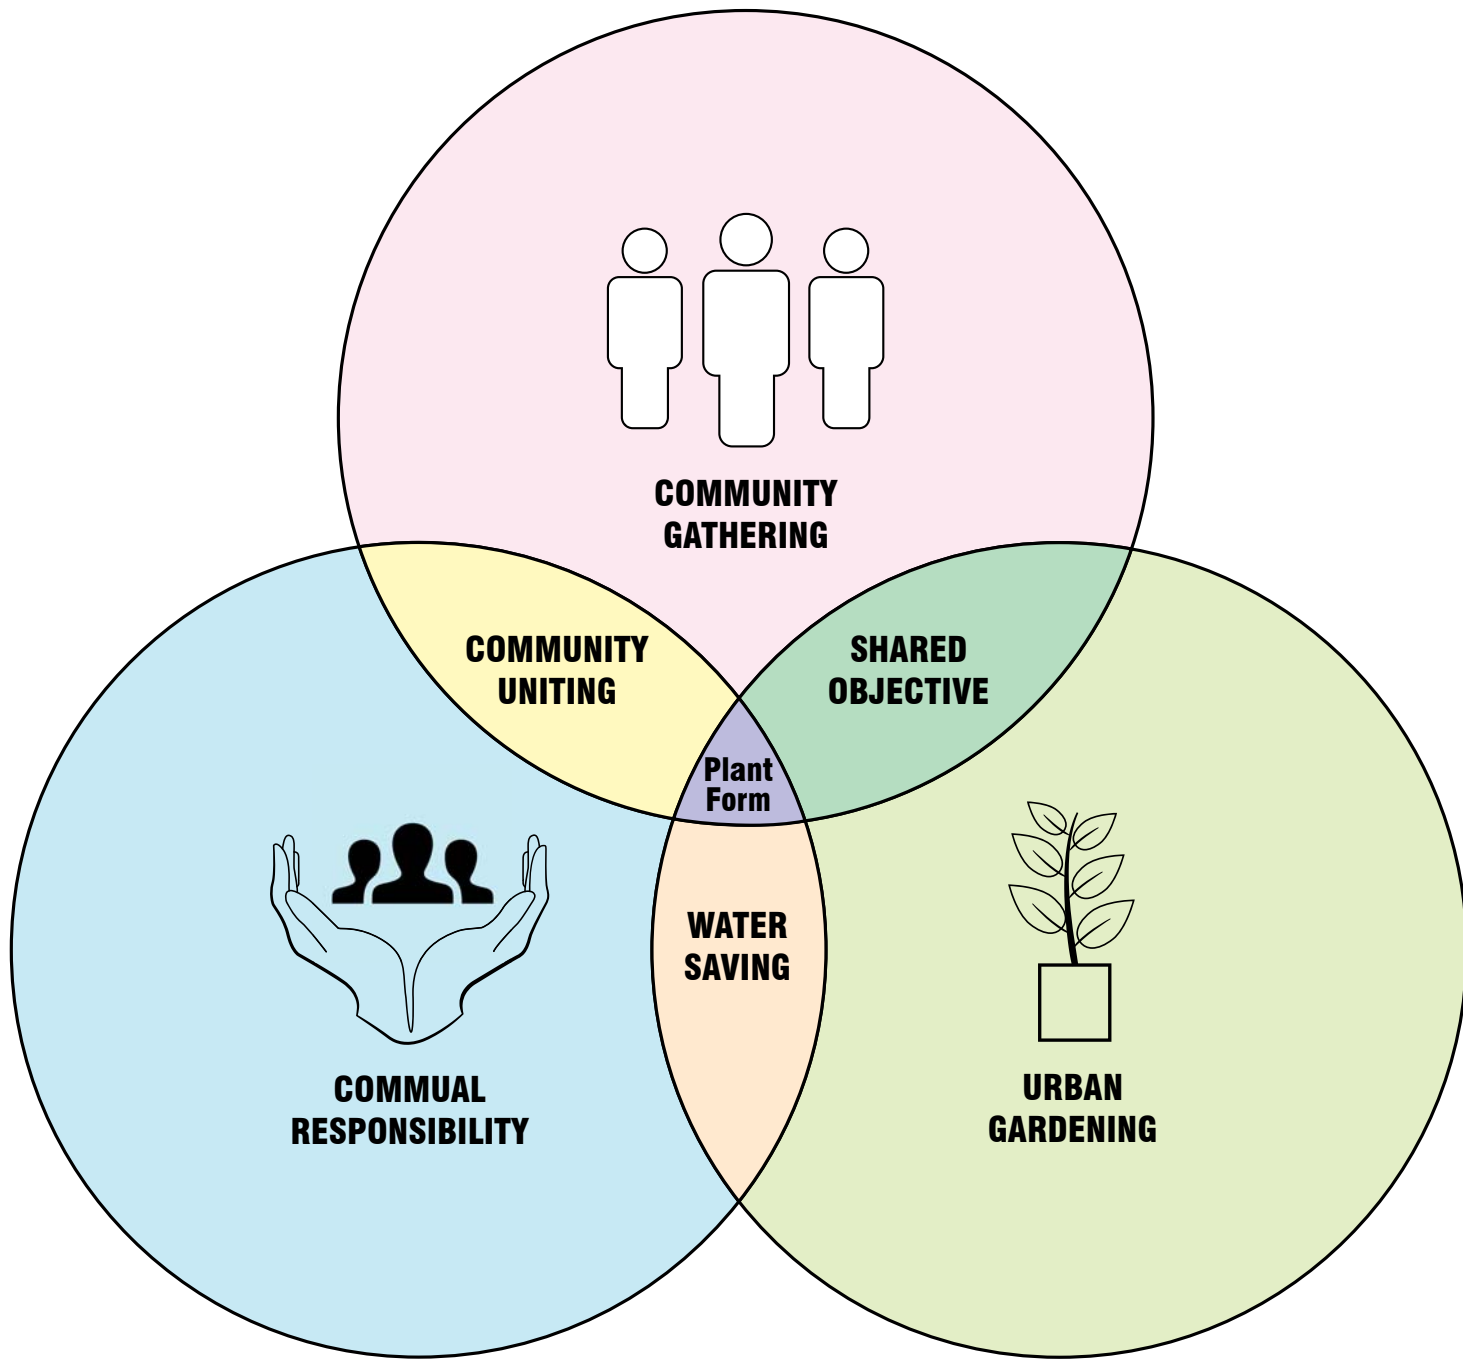

PlantForm is a modular “free market” live plant distribution system that also serves as street seating, bicycle parking, and a community gathering and gardening space. Designed to be employed around existing tree wells, PlantForm’s primary module supports seed vending machine and removable soil containers to grow seedlings. These containers rest in a plastic frame with drain holes atop layered soil elements and foam filter which filter gray water drainage. Filtered usable water is stored in the detachable cistern for future uses. Secondary modules include a street tree enclosure, public seating, and public bicycle racks. PlantForm’s intent is to create a collaborative hub that enlivens street-level interaction, offering community members and passersby a chance to interact with nature and with one another. Signage would encourage participants to “plant a seed, adopt a plant” – whenever someone takes a container, that person would be expected to plant new seeds in a prepared container to grow a plant for the next person. By offering the community to participate in a shared objective, PlantForm inspires communal responsibility and caretaking on a street level.

WATER FILTERING

COMMUNAL RESPONSIBILITY

URBAN GARDENING

COMMUNITY GATHERING

UNIT DETAIL SECTION

INSTALLATION PERSPECTIVES

ENHANCED RESTING
ADDITIONAL PUBLIC SEATING
SERVES BETTER PEOPLE IN
CIVIC CENTER THE DISTRICT

BALANCED FUNCTION
EQUAL DISTRIBUTION OF
SPACE FOR EACH UNIT CREATES
A BALANCE IN FUNCTIONS

INTENSE COMMUNITY INTERACTION
OPEN GATHERING SPOT CREATES
MORE OPPORTUNITIES FOR
COMMUNITY Z

MARKET STREET
PROTOTYPING FESTIVAL

PROJECT IDEATION STRUCTURE

PROPOSED INSTALLATION LOCATIONS

CIVIC CENTER DISTRICT

- EXISTING STREET TREES
- PROPOSED INSTALLATION AREA

**MARKET STREET
PROTOTYPING FESTIVAL**