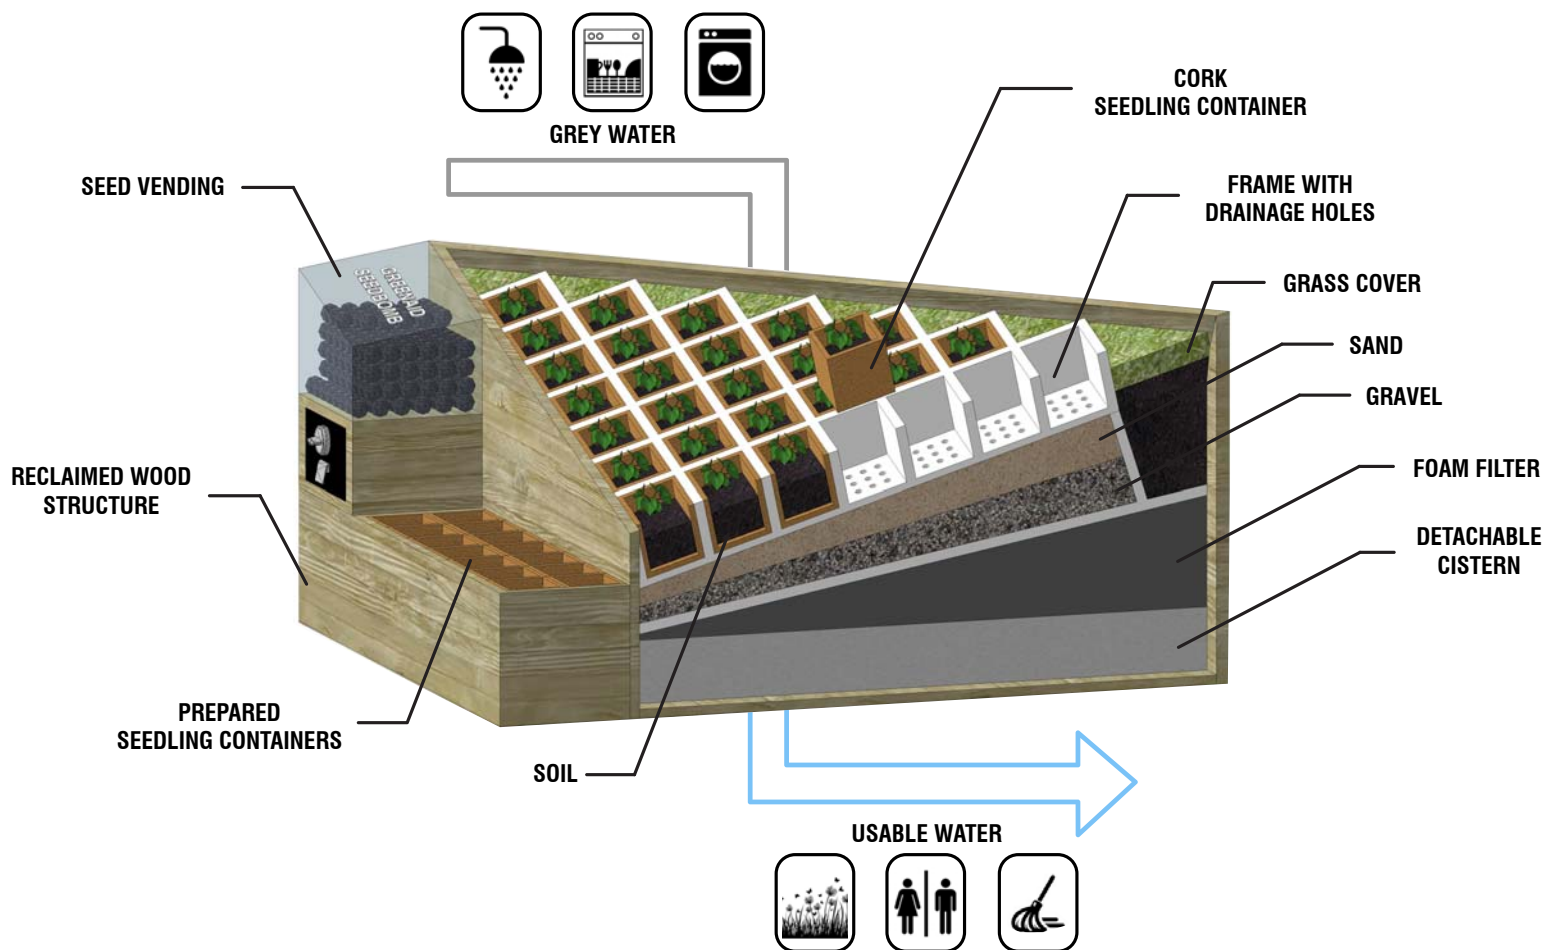

PlantForm is a modular “free market” live plant distribution system that also serves as street seating, bicycle parking, and a community gathering and gardening space. Designed to be employed around existing tree wells, PlantForm’s primary module supports seed vending machine and removable soil containers to grow seedlings. These containers rest in a plastic frame with drain holes atop layered soil elements and foam filter which filter gray water drainage. Filtered usable water is stored in the detachable cistern for future uses. Secondary modules include a street tree enclosure, public seating, and public bicycle racks. PlantForm’s intent is to create a collaborative hub that enlivens street-level interaction, offering community members and passersby a chance to interact with nature and with one another. Signage would encourage participants to “plant a seed, adopt a plant” – whenever someone takes a container, that person would be expected to plant new seeds in a prepared container to grow a plant for the next person. By offering the community to participate in a shared objective, PlantForm inspires communal responsibility and caretaking on a street level.

WATER FILTERING

COMMUNAL RESPONSIBILITY

URBAN GARDENING

COMMUNITY GATHERING

UNIT DETAIL SECTION

INSTALLATION PERSPECTIVES

ENHANCED RESTING
ADDITIONAL PUBLIC SEATING
SERVES BETTER PEOPLE IN
CIVIC CENTER THE DISTRICT

BALANCED FUNCTION
EQUAL DISTRIBUTION OF
SPACE FOR EACH UNIT CREATES
A BALANCE IN FUNCTIONS

INTENSE COMMUNITY INTERACTION
OPEN GATHERING SPOT CREATES
MORE OPPORTUNITIES FOR
COMMUNITY Z

MARKET STREET
PROTOTYPING FESTIVAL

PROJECT IDEATION STRUCTURE

PROPOSED INSTALLATION LOCATIONS

CIVIC CENTER DISTRICT

- EXISTING STREET TREES
- PROPOSED INSTALLATION AREA

**MARKET STREET
PROTOTYPING FESTIVAL**