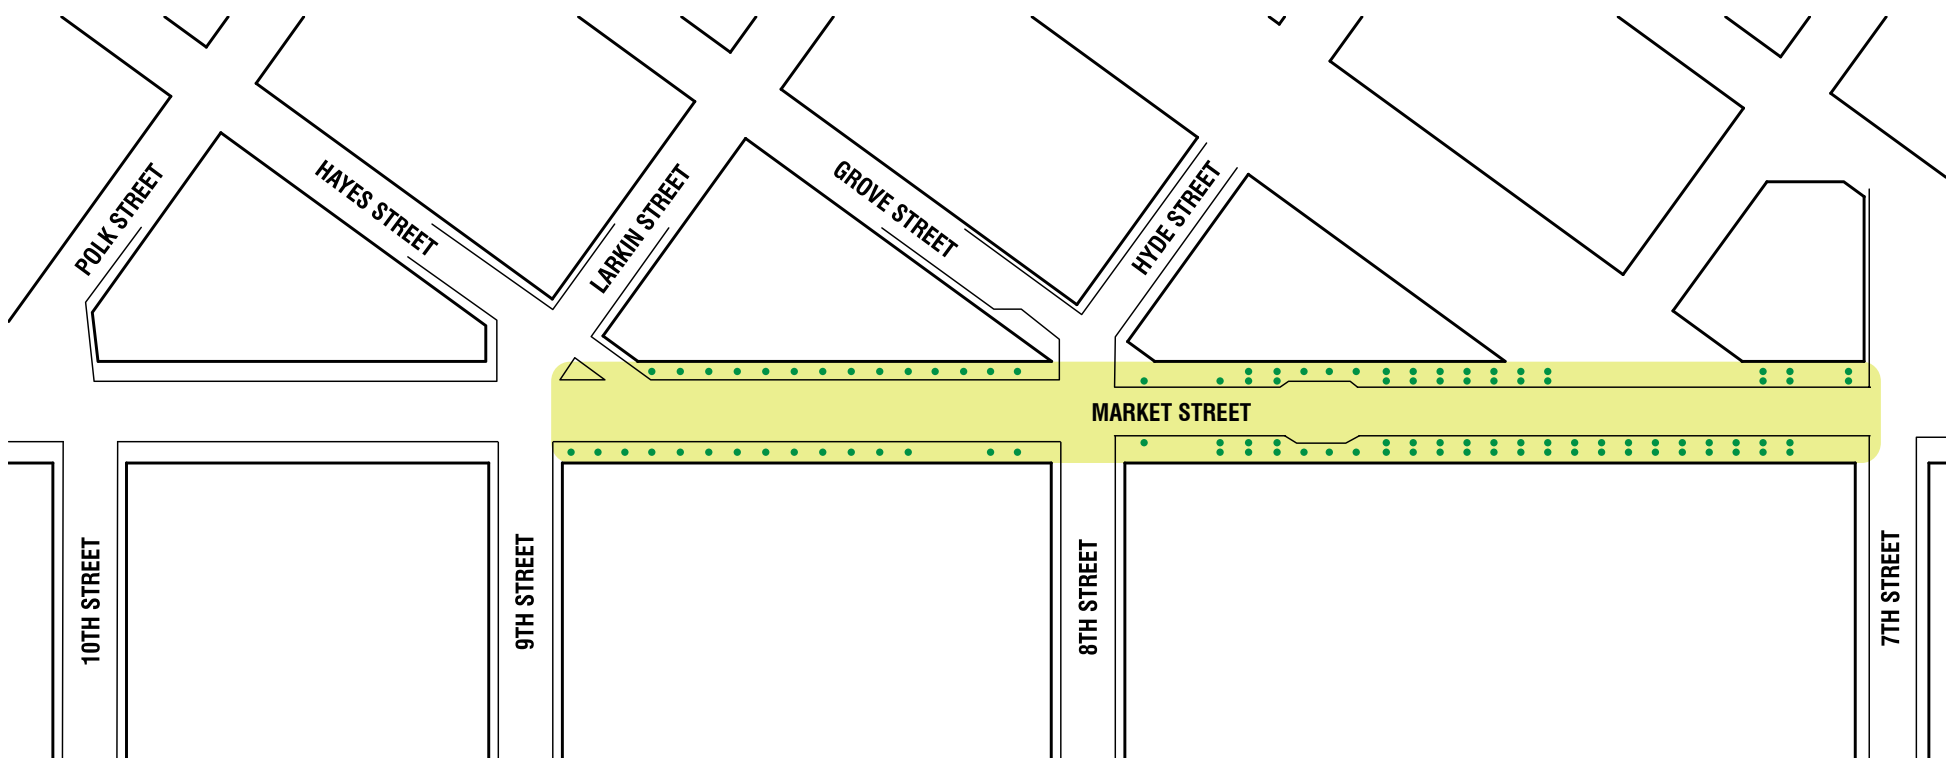

BALANCED FUNCTION
EQUAL DISTRIBUTION OF
SPACE FOR EACH UNIT CREATES
A BALANCE IN FUNCTIONS

INTENSE COMMUNITY INTERACTION
OPEN GATHERING SPOT CREATES
MORE OPPORTUNITIES FOR
COMMUNITY Z

MARKET STREET
PROTOTYPING FESTIVAL

PROJECT IDEATION STRUCTURE

PROPOSED INSTALLATION LOCATIONS

CIVIC CENTER DISTRICT

- EXISTING STREET TREES
- PROPOSED INSTALLATION AREA

**MARKET STREET
PROTOTYPING FESTIVAL**